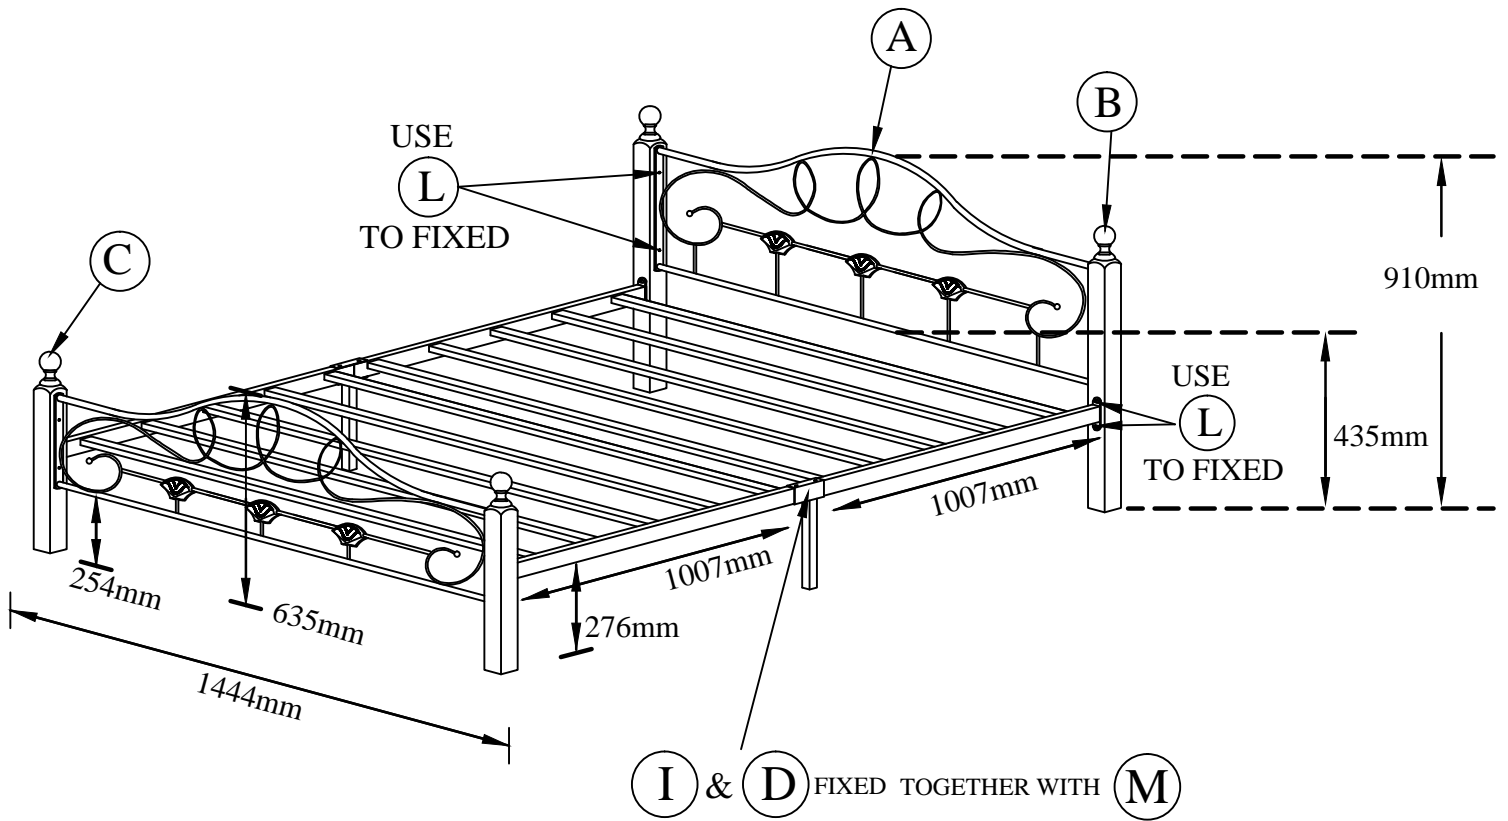

AT 622 DOUBLE BED

PART LIST

<p>A. Headboard (1pc) & Footboard (1pc)</p>	<p>B. Woodpost "H" (2pcs)</p>	<p>C. Woodpost "L" (2pcs)</p>	<p>D. Right Metal Slat (1pc) & Left Metal Slat (1pc)</p> <p>I. Side Rail Legs (2pcs)</p>
---	-------------------------------	-------------------------------	--

HARDWARE LIST

K1.		L Allen Key M4		1 pc
K2.		L Allen Key M5		1 pc
L.		M6 x 25mm Bolt	Head&Back Board & Siderail	16 pcs
M.		M8 x 70mm Bolt With Nut	Metal Slat	4 pcs
O.		Wood Deco	Head&Back Board	6 pcs