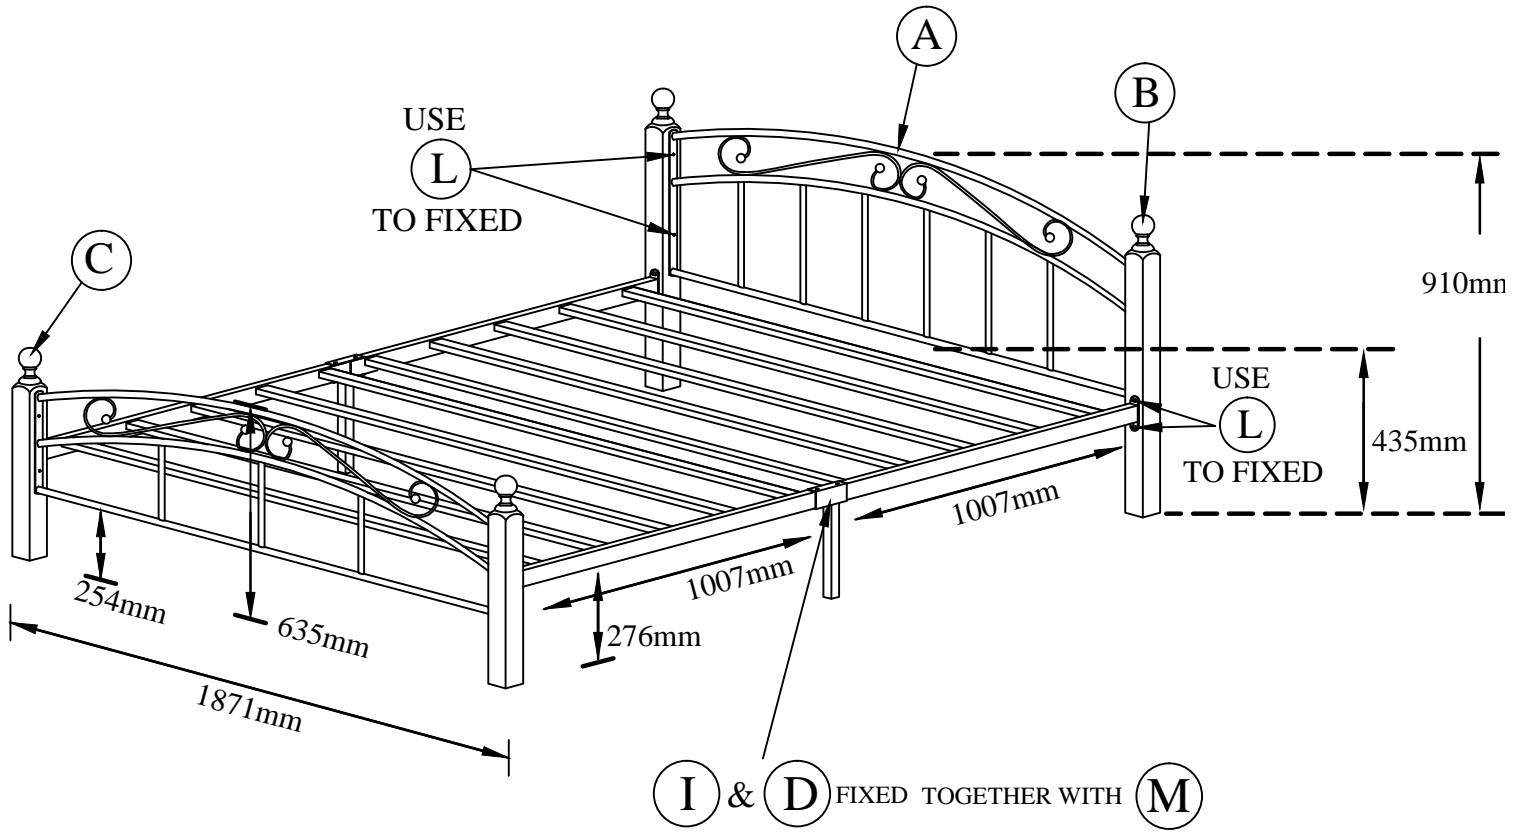

AT 0077 KING BED

PART LIST

A. Headboard (1pc) & Footboard (1pc)

B. Woodpost "H" (2pcs)

C. Woodpost "L" (2pcs)

D. Right Metal Slat (1pc) & Left Metal Slat (1pc)

I. Side Rail Legs (2pcs)

HARDWARE LIST

K1.		L Allen Key M4		1 pc
K2.		L Allen Key M5		1 pc
L.		M6 x 25mm Bolt	Head&Back Board & Siderail	16 pcs
M.		M8 x 70mm Bolt With Nut	Metal Slat	4 pcs