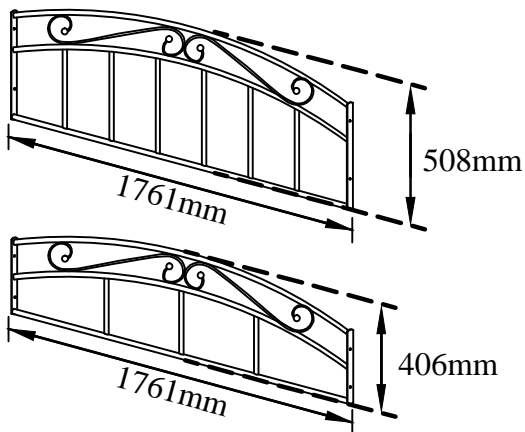

AT 0077 KING BED

PART LIST

A. Headboard (1pc) & Footboard (1pc)

B. Woodpost "H" (2pcs)

C. Woodpost "L" (2pcs)

D. Right Metal Slat (1pc) & Left Metal Slat (1pc)

I. Side Rail Legs (2pcs)

HARDWARE LIST

K1.		L Allen Key M4		1 pc
K2.		L Allen Key M5		1 pc
L.		M6 x 25mm Bolt	Head&Back Board & Siderail	16 pcs
M.		M8 x 70mm Bolt With Nut	Metal Slat	4 pcs