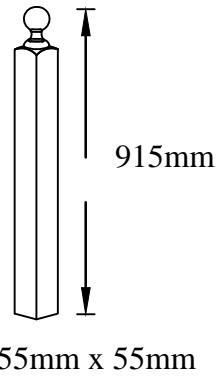

AT 0077 KING BED

PART LIST

A. Headboard (1pc) & Footboard (1pc)

B. Woodpost "H" (2pcs)

C. Woodpost "L" (2pcs)

D. Right Metal Slat (1pc) & Left Metal Slat (1pc)

I. Side Rail Legs (2pcs)

HARDWARE LIST

K1.		L Allen Key M4		1 pc
K2.		L Allen Key M5		1 pc
L.		M6 x 25mm Bolt	Head&Back Board & Siderail	16 pcs
M.		M8 x 70mm Bolt With Nut	Metal Slat	4 pcs