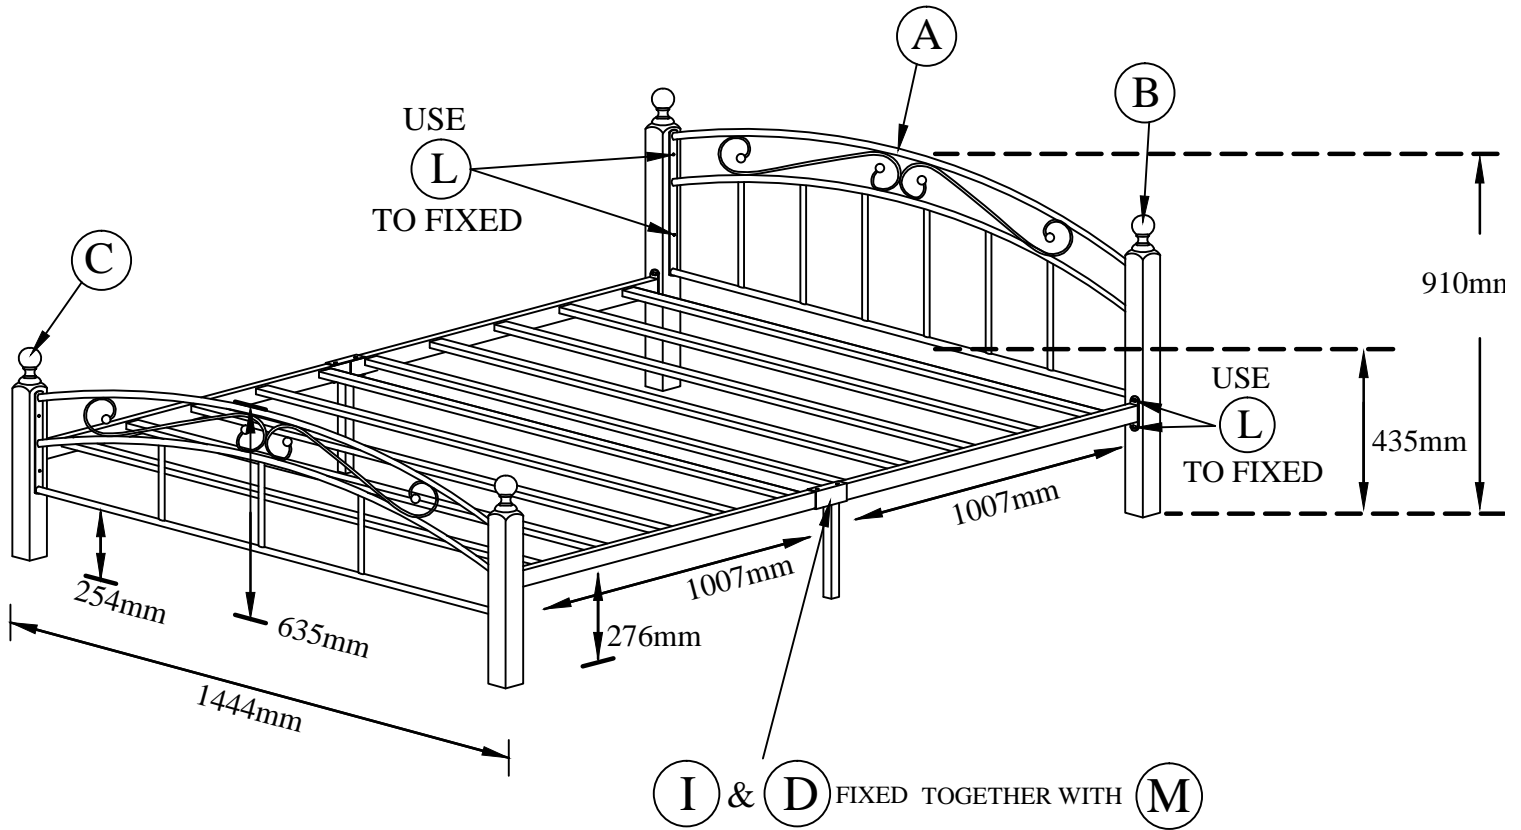

AT 6077 DOUBLE BED

PART LIST

<p>A. Headboard (1pc) & Footboard (1pc)</p>	<p>B. Woodpost "H" (2pcs)</p>	<p>C. Woodpost "L" (2pcs)</p>	<p>D. Right Metal Slat (1pc) & Left Metal Slat (1pc)</p> <p>I. Side Rail Legs (2pcs)</p>
---	-------------------------------	-------------------------------	--

HARDWARE LIST

K1.		L Allen Key M4		1 pc
K2.		L Allen Key M5		1 pc
L.		M6 x 25mm Bolt	Head&Back Board & Siderail	16 pcs
M.		M8 x 70mm Bolt With Nut	Metal Slat	4 pcs