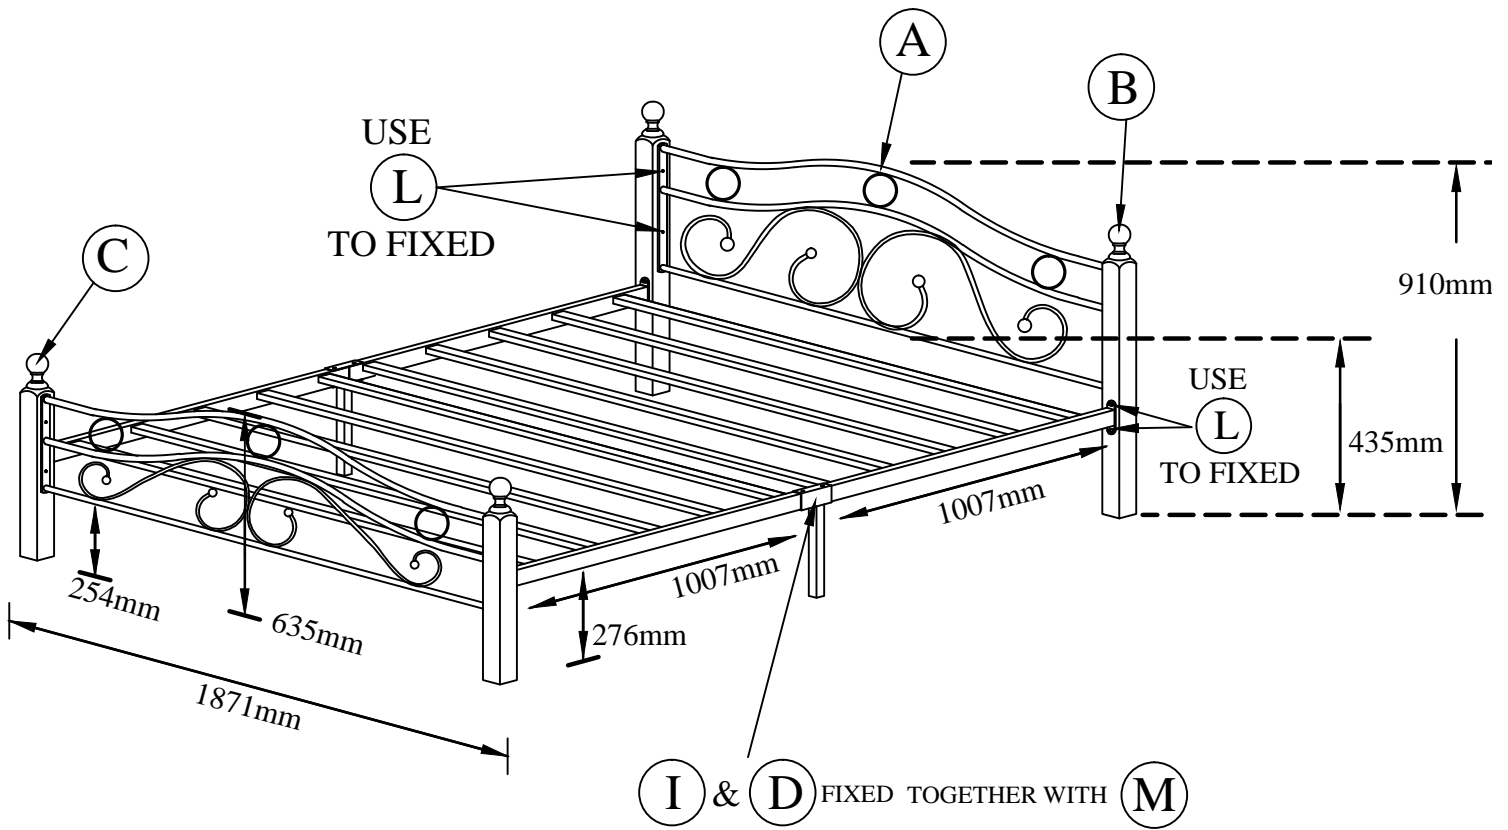

AT 005 KING BED

PART LIST

<p>A. Headboard (1pc) & Footboard (1pc)</p>	<p>B. Woodpost "H" (2pcs)</p>	<p>C. Woodpost "L" (2pcs)</p>	<p>D. Right Metal Slat (1pc) & Left Metal Slat (1pc)</p> <p>I. Side Rail Legs (2pcs)</p>
---	-------------------------------	-------------------------------	--

HARDWARE LIST

K1.		L Allen Key M4		1 pc
K2.		L Allen Key M5		1 pc
L.		M6 x 25mm Bolt	Head&Back Board & Siderail	16 pcs
M.		M8 x 70mm Bolt With Nut	Metal Slat	4 pcs