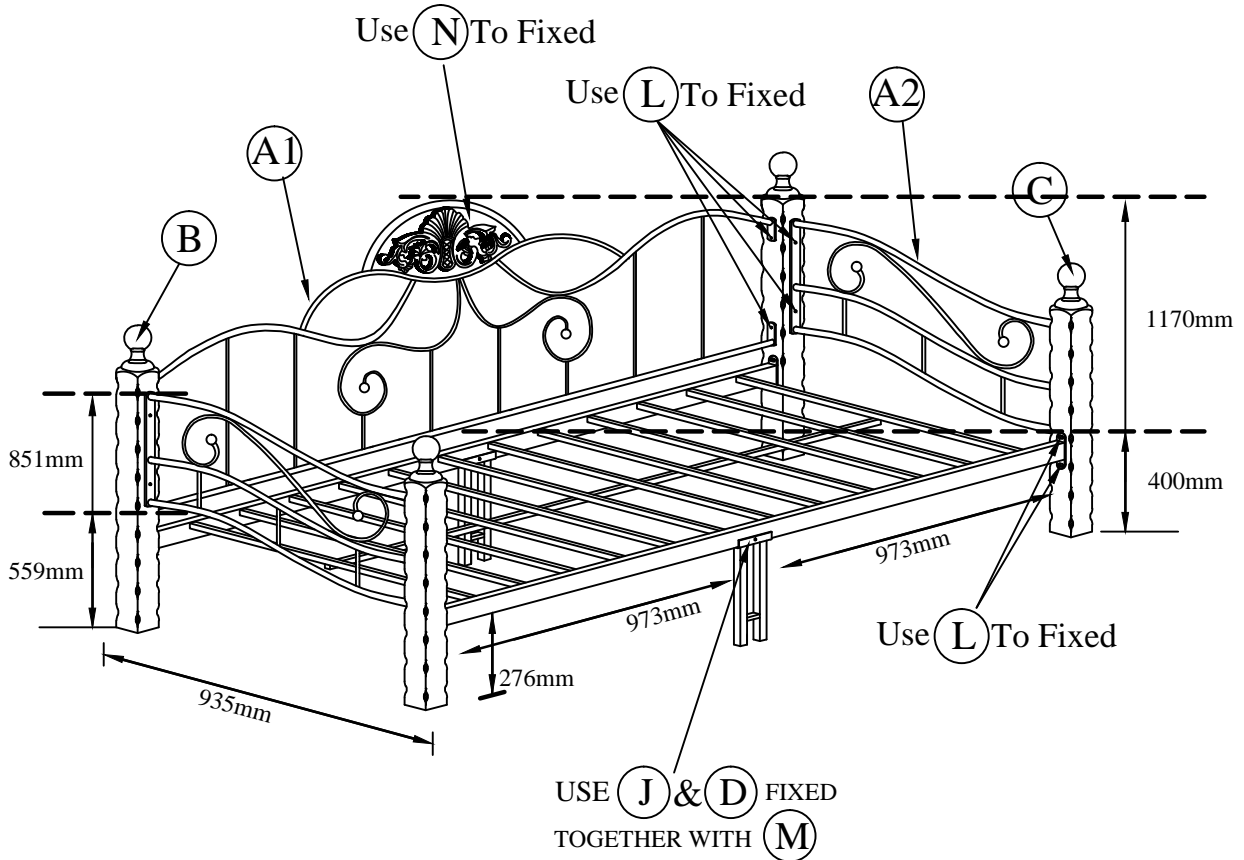

ASSEMBLY INSTRUCTION CANZONA DAY BED

PART LIST

<p>A1. Backboard (1 pc)</p>	<p>B. Woodpost "H" (2pcs)</p>	<p>C. Woodpost "L" (2pcs)</p>	<p>D. Metal Slat (1 pc)</p>
<p>A2. Sideboard (2 pcs)</p>	<p>J. Support Leg (2 pcs)</p>		

HARDWARE LIST

K.		L Allen Key M4		1 pc
L.		M6 x 25mm Bolt	Back&Side Board / Metal Slat	20 pcs
M.		M6 x 40mm Bolt With Hex Nut	Metal Slat with Support Legs	2 pcs
N.		M3.5 x 12mm Screw	Wood Deco	3 pcs
O.		Wood Deco	Back Board	1 pc